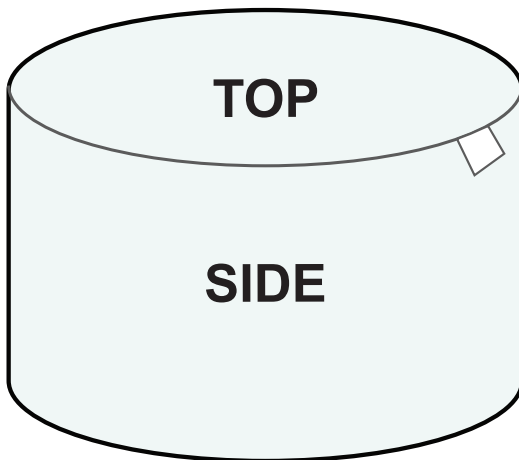

Footstool Logo Positions

Beanbag dimensions: 55cm x 35cm

Largest dimensions for logo are 40cm x 35cm

Beanbag Colour Options

Aqua

Black

Chocolate

Fuschia