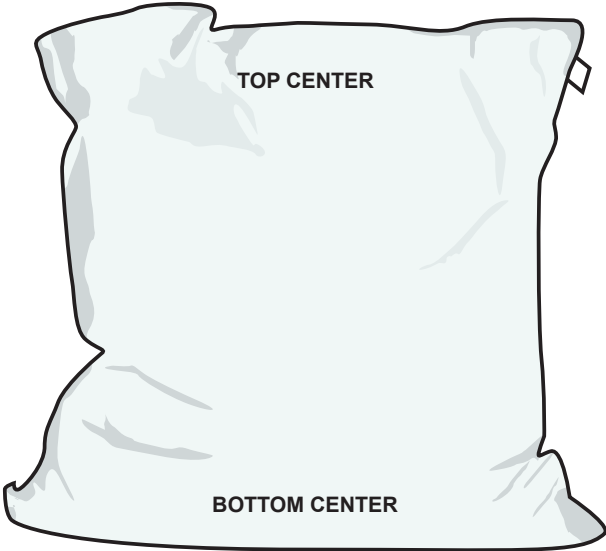

Alta Jumbo Logo Positions

Beanbag dimensions: 135cm x 160cm
Largest dimensions for logo are 40cm x 35cm

Beanbag Colour Options

					
Aqua	Black	Chocolate	Fuschia	Lime	Navy
					
Orange	Purple	Red	Silver	White	