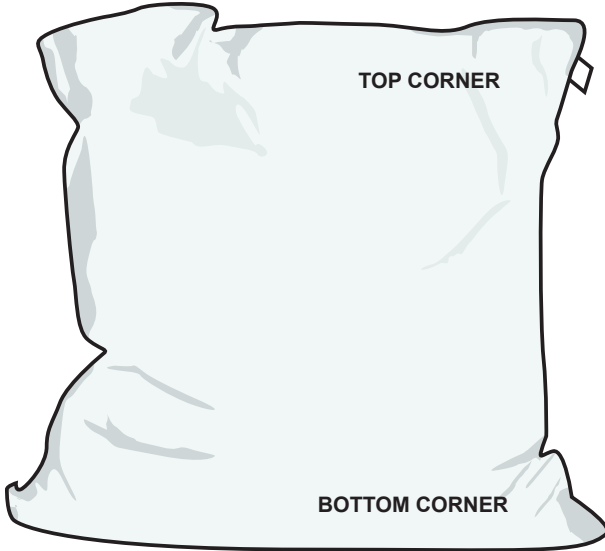

Alta Jumbo Logo Positions

Beanbag dimensions: 135cm x 160cm
Largest dimensions for logo are 40cm x 35cm

Beanbag Colour Options

					
Aqua	Black	Chocolate	Fuschia	Lime	Navy
					
Orange	Purple	Red	Silver	White	