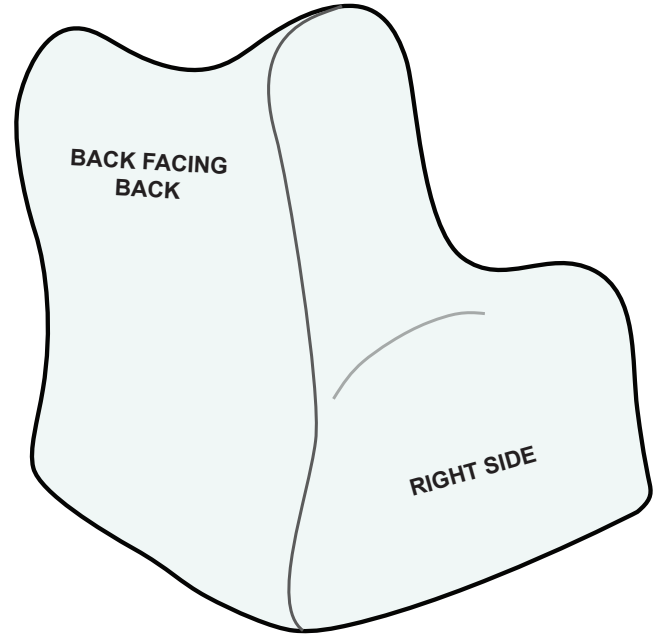

Oasis Logo Positions

Beanbag dimensions: 135cm x 160cm

Largest dimensions for logo are 40cm x 35cm

Beanbag Colour Options

Aqua

Black

Chocolate

Fuchsia